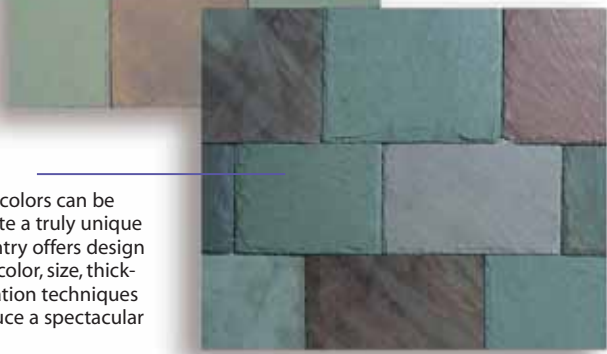

Multi-Colored A blend of slate colors can be supplied to create a truly unique roof. North Country offers design suggestions on color, size, thickness and installation techniques which will produce a spectacular custom roof.

Unfading Gray offers a background of light gray with inclusions of darker gray and black markings. These darker markings add color texture to the appearance of the roof.

A Decision You Can Live With.

The decision to grace your home with a natural slate roof is one that you will be thankful for, many years into the future. It speaks volumes about your good taste, your design sense – and your common sense.

Once you and your architect have chosen this outstanding material, the next best decision you can make is to rely on North Country Slate for all facets of design, supply and installation support. Because we take such exceptional measures to assure the quality of our product, you can rest easy, knowing you've made the right choice.

At North Country Slate, we're always ready with the best design and technical advice, to ensure that your new slate roof rises to your expectations. For more information, call one of our Customer Service Representatives or drop into our web site at www.northcountyslate.com.

8800 Sheppard Avenue East
Toronto, Ontario
Canada M1B 5R4

Telephone 416-724-4666
Fax 416-281-8842
Toll Free 1-800-975-2835
Website www.northcountyslate.com
Email info@ncslate.com