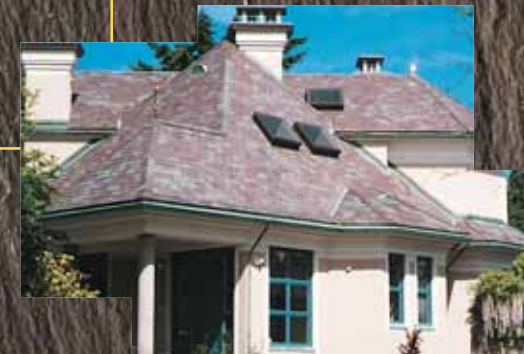

Your Home is Slated for Excellence

n a t u r a l

s e l e c t i o n

Your Local Representative:

e n d u r i n g

e l e g a n c e

p e r f o r m a n c e